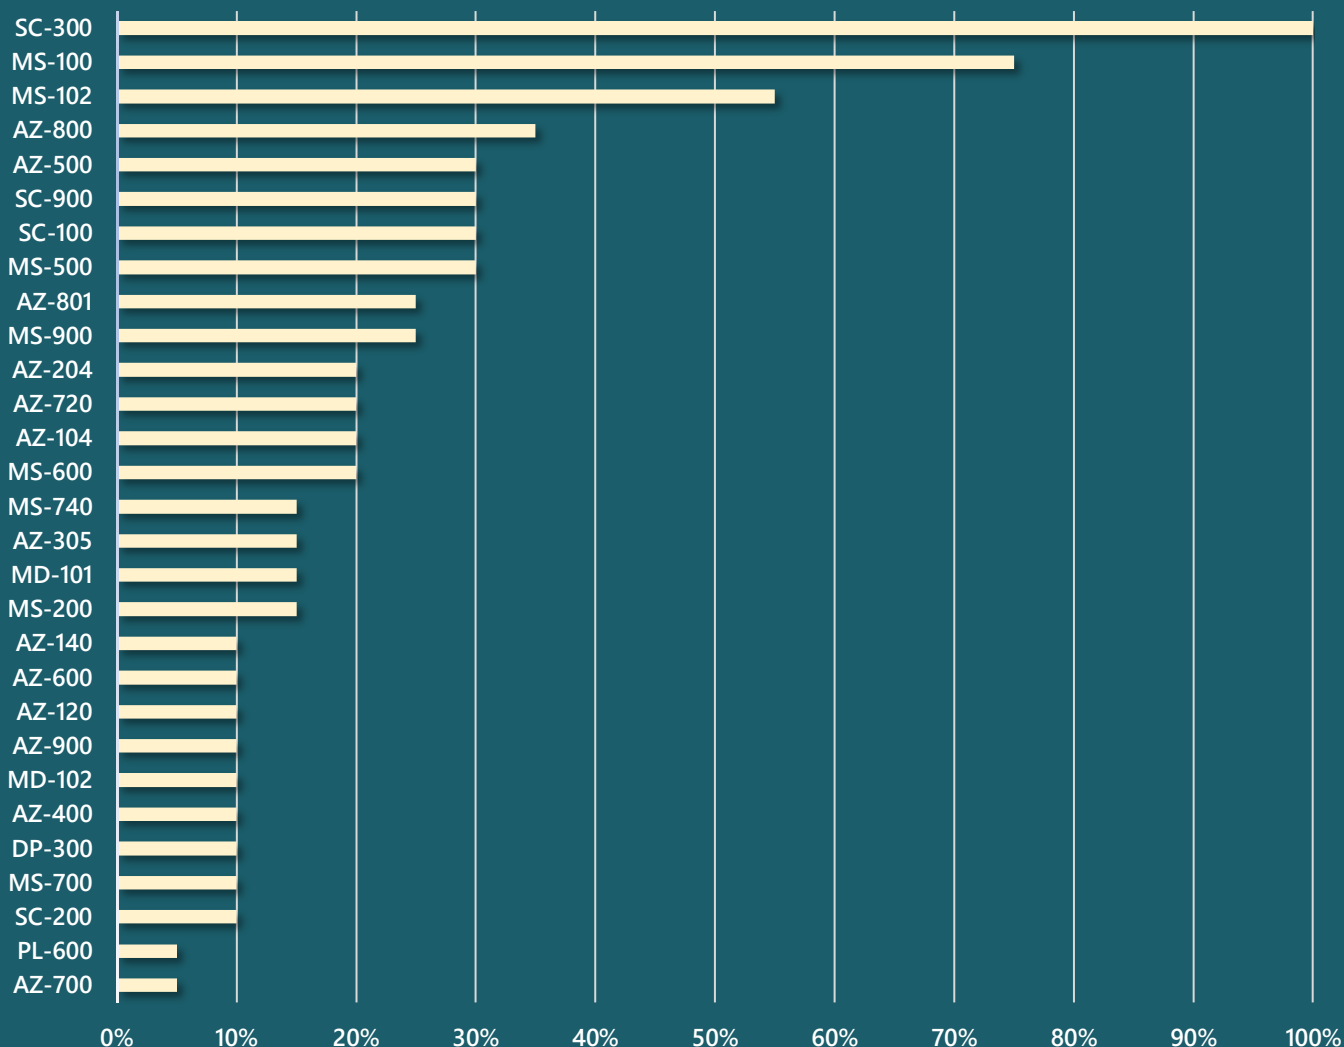

The Importance of Identity in Microsoft Certifications

An analysis of Microsoft official exam study guides reveal an Azure AD/Entra or Active Directory component on **29** exams. Further, in **10** of these exams, identity has a weight of at least **25% or higher** on the overall score.

Of the **top 20** Microsoft certifications on Credly, **11** of those certifications have a required exam with an identity component.

As of February 2023.

Data is derived from Microsoft official exam study guides under the *Skills measured* section. If the skill category contains a partial identity component, a fractional percentage was derived from the number of identity skills that compose the total skills measured.